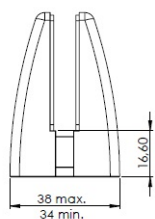

PRODUCT SHEET

Description:

Partition Panel Clamp, Top-Fix, Alu, Silver Painted, F/4-8mm Panel Thickness

Item number:

22.10.802-0

Units	Box	Carton	HS Code	Barcode
Pcs.	1	100	7616991099	
				5704866503266

Top Fix