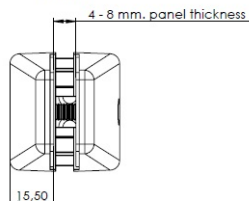

PRODUCT SHEET

Description:

Partition Panel Clamp, Top-Fix, Alu, Silver Painted, F/4-8mm Panel Thickness

Item number:

22.10.802-0

Units	Box	Carton	HS Code	Barcode
Pcs.	1	100	7616991099	
				5704866503266

Top Fix