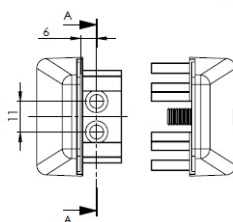

PRODUCT SHEET

Description:

Partition Panel Clamp, Top-Fix, Alu, Silver Painted, F/4-8mm Panel Thickness

Item number:

22.10.802-0

Units	Box	Carton	HS Code	Barcode
Pcs.	1	100	7616991099	
				5704866503266

Top Fix