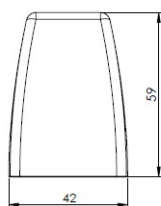

PRODUCT SHEET

Description:

Partition Panel Clamp, Top-Fix, Alu, Silver Painted, F/4-8mm Panel Thickness

Item number:

22.10.802-0

Units	Box	Carton	HS Code	Barcode
Pcs.	1	100	7616991099	
				5704866503266

Top Fix